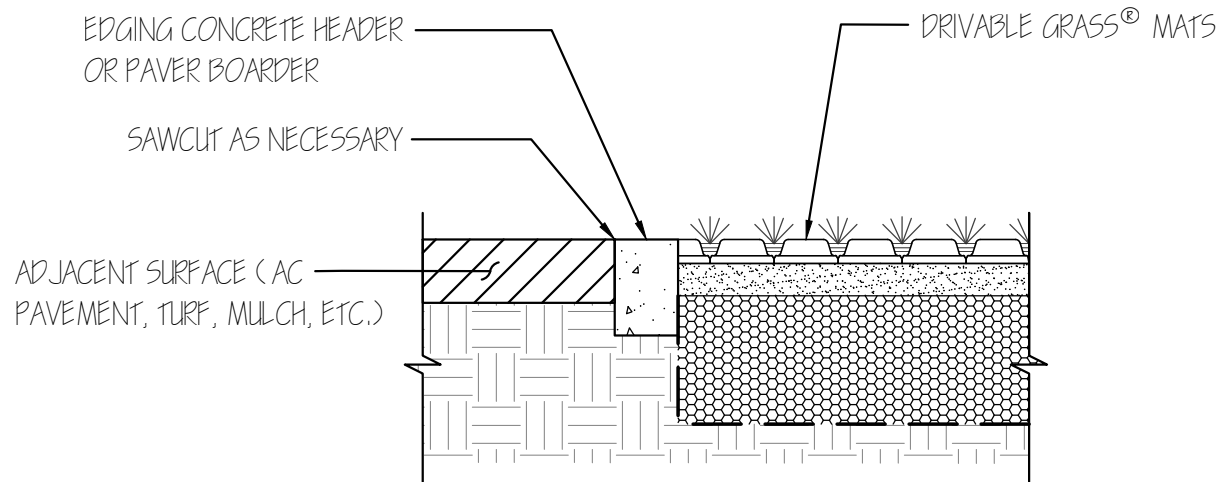

NOTE: REFER TO TYPICAL PROFESSIONAL DRIVABLE GRASS[®]
DETAILS FOR ADDITIONAL INFORMATION.

TYPICAL PROFESSIONAL DRIVABLE GRASS[®] TRANSITION DETAIL TO SOFT EDGE

SCALE: 1" = 1'

PROTECTED BY US AND INTERNATIONAL PATENTS AND TRADEMARKS