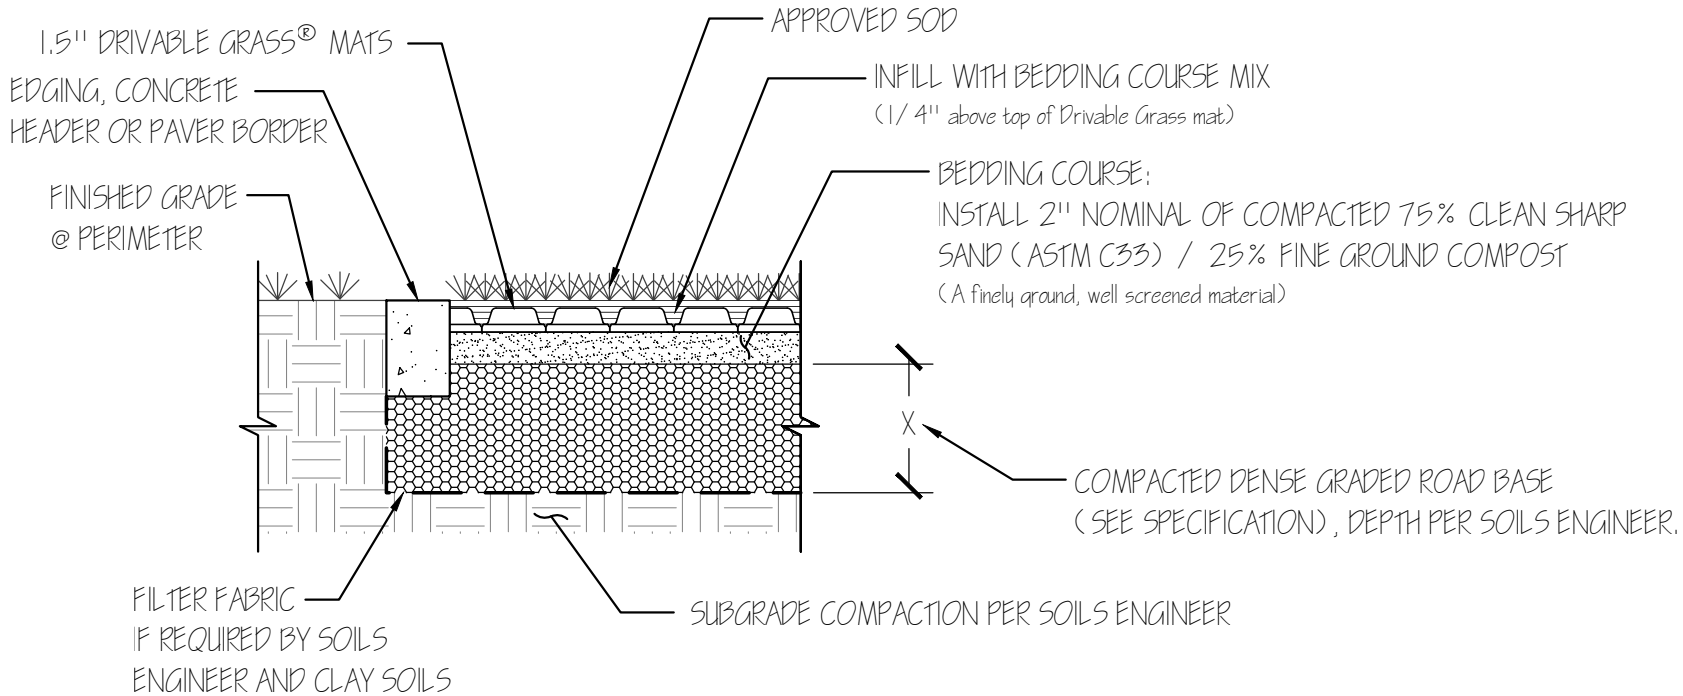

DRIVABLE GRASS® CONCRETE MAT

TYPICAL PROFESSIONAL DRIVABLE GRASS® DETAIL FOR SOD PLANTING

SCALE: 1" = 1'

PROTECTED BY US AND INTERNATIONAL PATENTS AND TRADEMARKS